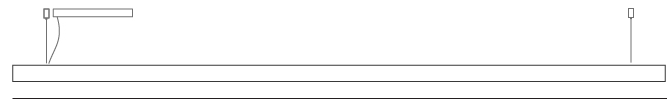

PROJECT	
TYPE	
SPECIFIER	
QUANTITY	
DATE	

LED60 SUSPENSION

D71016-

base number
Color   Finish
Temperature   Options

1. To build a product code in our configurator select the specify button on the base model # product page
2. To build a manual product code on this datasheet choose from the options listed below in blue font and add the suffix to the base model #

GENERAL

Series: Woodlin
Subseries: LED60
Brand: Tunto
Division: Design
Mounting Type: Suspension
Mounting Location: Ceiling
Subcategory: Pendant

PHYSICAL

Shape: Rectangle
Length (mm): 1000
Length (in): 39 3/8
Width (mm): 60
Width (in): 2 3/8
Height (mm): 60
Height (in): 2 3/8
Max. Overall Height (mm): 2060
Max. Overall Height (in): 81 1/8
Light Distribution: Direct
Diffuser: Opal
Fixture Finish: [WAL](#) / [ASH](#) / [OAK](#) / [BLK](#) / [WHI](#)
Fixture Material: Wood
Cable Details: 2000mm / 78 3/4"

ELECTRICAL

Lamp Type: LED
Input Wattage (W): 43
Total Output Wattage (W): 38
Dimming: Tri-Mode (Non-Dimming and Phase Dimming (120Vac only) and 0-10V Dimming)
Driver Included: Yes
Driver Location: Integrated
Driver Type: Constant Current - Universal
Driver Class: Class 2
Input Voltage (V): 120 - 277
Constant Current (MA): 700

LED

Color Temperature (°K): [2700](#) / [3000](#) / [4000](#)
Max. Delivered Lumen (lm): 3240
CRI: >93 CRI
Lamp Life (hrs): 50000

OPTICAL

RATINGS AND CERTIFICATIONS

Certified By: Certified for North American Standards
IP rating: IP20

1000mm 39 3/8"

60mm 2 3/8"

Direct